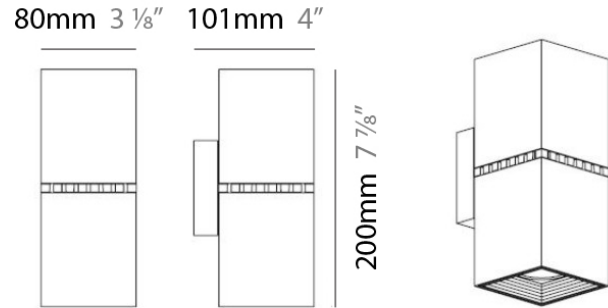

DAU SURFACE

D93197

GENERAL

Series: Dau _____
Brand: Milan _____
Division: Design _____
Mounting Type: Surface _____
Mounting Location: Wall _____
Subcategory: Up/Down Light _____

PHYSICAL

Shape: Rectangle _____
Length (mm): 80 _____
Length (in): 3 1/8 _____
Height (mm): 200 _____
Height (in): 7 7/8 _____
Extension (mm): 101 _____
Extension (in): 4 _____
Light Distribution: Direct / Indirect _____
Weight (kg): 4.5 _____
Weight (lbs): 10 _____
Fixture Finish: WHI _____
Fixture Material: Metal _____

ELECTRICAL

Lamp Type: LED _____
Total Output Wattage (W): 20W _____
Max. Wattage Per Lamp (W): 10W _____
Dimming: Electronic Low Voltage Dimming _____
Driver Type: 120V DIRECT LINE (operates without a driver) _____
Input Voltage (V): 120 _____

LED

Number of LEDs: 2 _____
Color Temperature (°K): 2700 _____
Nominal Lumen (lm): 2 x 1010 _____
CRI: >80 CRI _____

OPTICAL

Reflector°: 50 _____

RATINGS AND CERTIFICATIONS

Certified By: CSA Certified to UL and CSA Standards _____
IP rating: IP44 _____

J-Box cover plate
Included