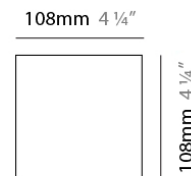

DAU SURFACE

D93197

GENERAL

Series: Dau _____
Brand: Milan _____
Division: Design _____
Mounting Type: Surface _____
Mounting Location: Wall _____
Subcategory: Up/Down Light _____

PHYSICAL

Shape: Rectangle _____
Length (mm): 80 _____
Length (in): 3 1/8 _____
Height (mm): 200 _____
Height (in): 7 7/8 _____
Extension (mm): 101 _____
Extension (in): 4 _____
Light Distribution: Direct / Indirect _____
Weight (kg): 4.5 _____
Weight (lbs): 10 _____
Fixture Finish: WHI _____
Fixture Material: Metal _____

ELECTRICAL

Lamp Type: LED _____
Total Output Wattage (W): 20W _____
Max. Wattage Per Lamp (W): 10W _____
Dimming: Electronic Low Voltage Dimming _____
Driver Type: 120V DIRECT LINE (operates without a driver) _____
Input Voltage (V): 120 _____

LED

Number of LEDs: 2 _____
Color Temperature (°K): 2700 _____
Nominal Lumen (lm): 2 x 1010 _____
CRI: >80 CRI _____

OPTICAL

Reflector°: 50 _____

RATINGS AND CERTIFICATIONS

Certified By: CSA Certified to UL and CSA Standards _____
IP rating: IP44 _____

J-Box cover plate
Included